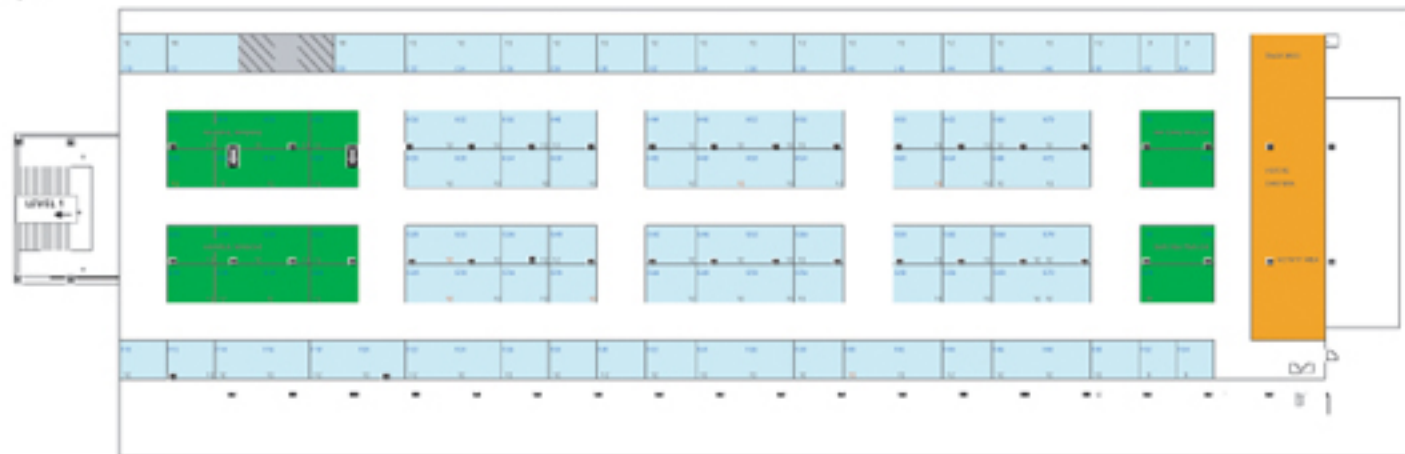

SMM
Istanbul

shipbuilding + machinery
& marine technology

trade fair + Istanbul

06 - 08 January 2011
daily 10 am - 6 pm

SMM Istanbul 2011 hall plan

Rumeli Hall, Level 2
Lütfi Kırdar Convention & Exhibition Centre (ICEC)

Sizes of the stands are expandable (12 sq m upwards) / Partition walls relocatable.
Maximum stand height in Level 2: 3.00 m